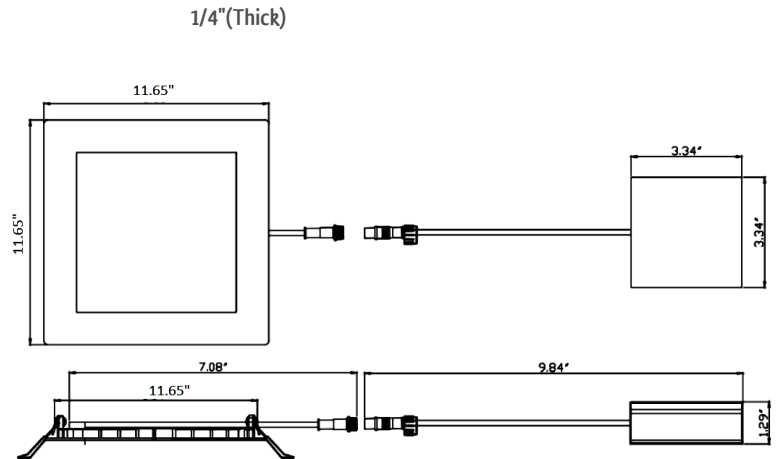

Junction box 1" thick included with fixture

DIMENSIONS:

SSL12-MCT5

LED ULTRA SLIM RECESSED LIGHTS

Ideal for New as well as old residential and commercial constructions.

ELECTRICAL SPECIFICATIONS:

- Voltage: 120VAC
- Wattage: 24W
- Power factor: >0.90
- Efficacy: 75LM/W

HOUSING SPECIFICATIONS:

- 1/4" Thick
- Die-cast Aluminum with white powder coat finish
- Pot light housing is not required even for insulated ceiling
- Junction box 1" thick included with fixture
- Type IC rated: Approved for direct contact with insulation
- Operating temperature: -40°F ~ 104°F
- Lifespan: 50,000 Hrs.
- Air-tight and damp location approved

CERTIFICATIONS: ETL

MODEL	WATTS	VOLTAGE	LUMENS	COLOR TEMP
SSL12-MCT5	24W	120VAC	1800LM	MCT

OPTIONAL ACCESSORIES:

RSL-EXT-10FT

MODEL	DESCRIPTION
RSL-EXT-10FT-MCT	10 Ft. Extension Cable For use with all Slim Light